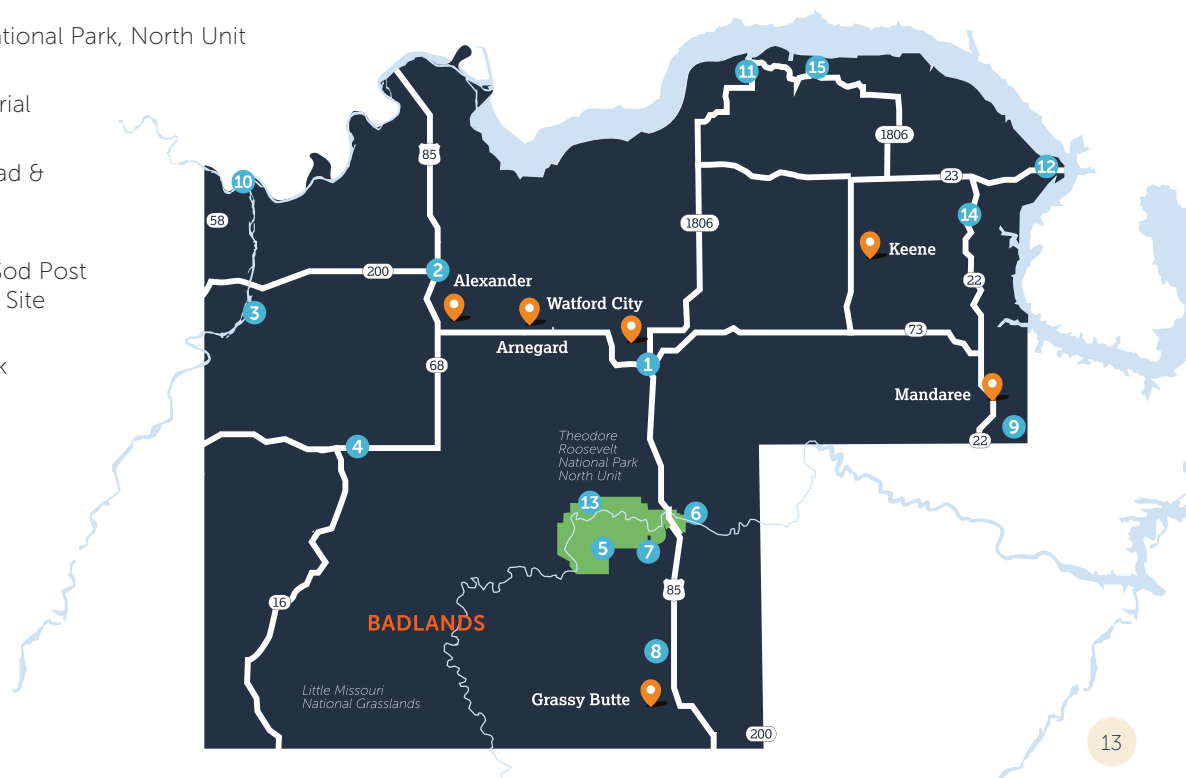

- 1 Long X Trading Post
Visitor Information Center & Pioneer Museum of McKenzie County
Wild West Water Park
Children's Play Water Park
McKenzie County Heritage Park
Rough Rider Center
- 2 The Lewis & Clark Trail Museum
- 3 Fairview Liftbridge and Cartwright Tunnel
- 4 Sather Dam
- 5 Theodore Roosevelt National Park, North Unit
- 6 Walter Chaloner Memorial
- 7 Maah Daah Hey Trailhead & CCC Campground
- 8 Grassy Butte: The Old Sod Post Office National Historic Site
- 9 Little Missouri State Park
- 10 Missouri-Yellowstone Confluence Interpretive Center
Fort Union Trading Post National Historic Site and Fort Buford
- 11 Tobacco Gardens Resort & Marina
- 12 Earthlodge Village & Mandan, Hidatsa, Arikara Nation Interpretive Center
- 13 Theodore Roosevelt National Park Scenic Byway
- 14 Kildeer Mountain Four Bears Scenic Byway
- 15 Birnt Hill Trail & Little Missouri National Grasslands