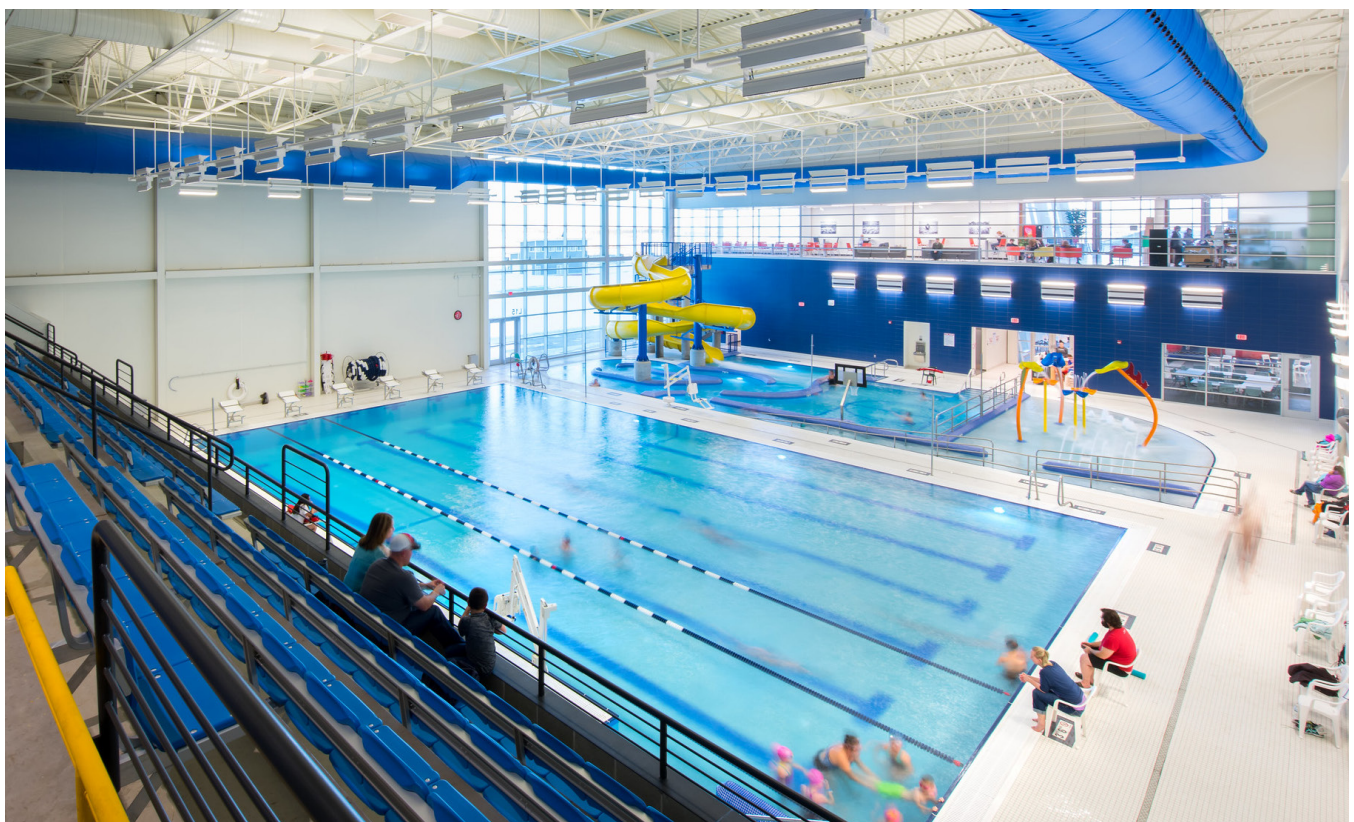

Watford City is designed with tournaments in mind featuring on-site concessions, catering, coffee shops, and an aquatic center.

ROUGH RIDER CENTER

The Rough Rider Center is one of the best sports facilities in the region.

- 3 full-size volleyball courts
- 3 full-size basketball courts
- Fieldhouse with (2) coin operated batting cages
- Indoor soccer field with artificial turf
- Outdoor soccer field
- Baseball diamond
- Football field
- Two NHL regulation size hockey rinks (arena and bleacher seating)
- Roller skating rink
- Six-lane competition pool
- Roller derby arena
- Gymnastics center
- Rock climbing wall
- Indoor basketball